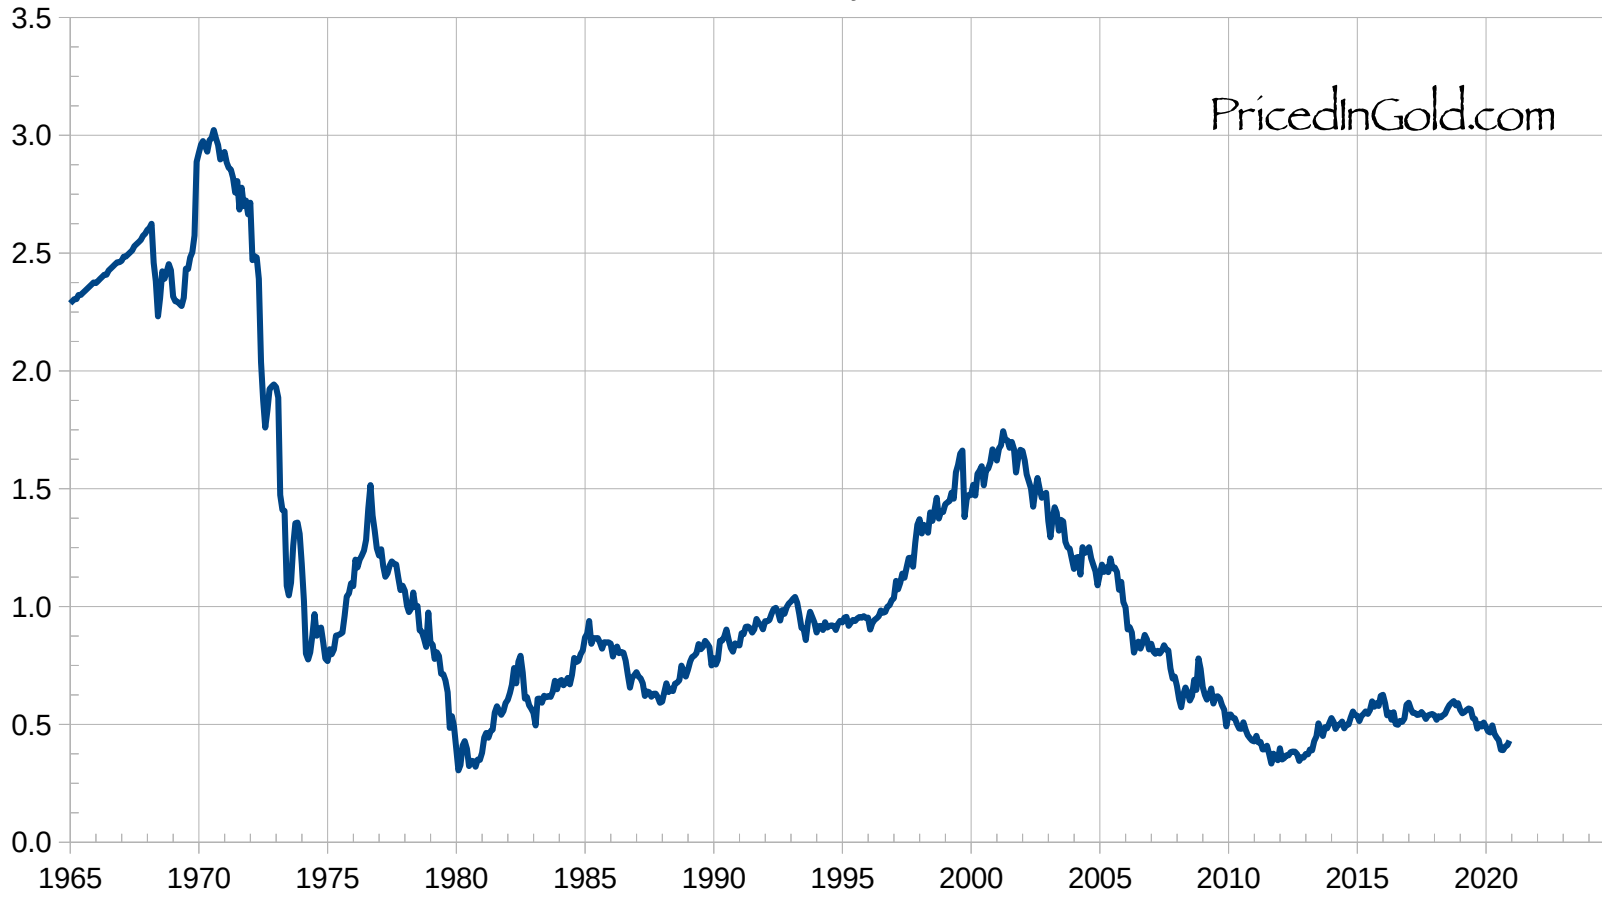

# Production Worker's Hourly Wages in Gold

BLS Series CES0500000008, monthly from Jan-1965 to Dec-2020

PricedInGold.com