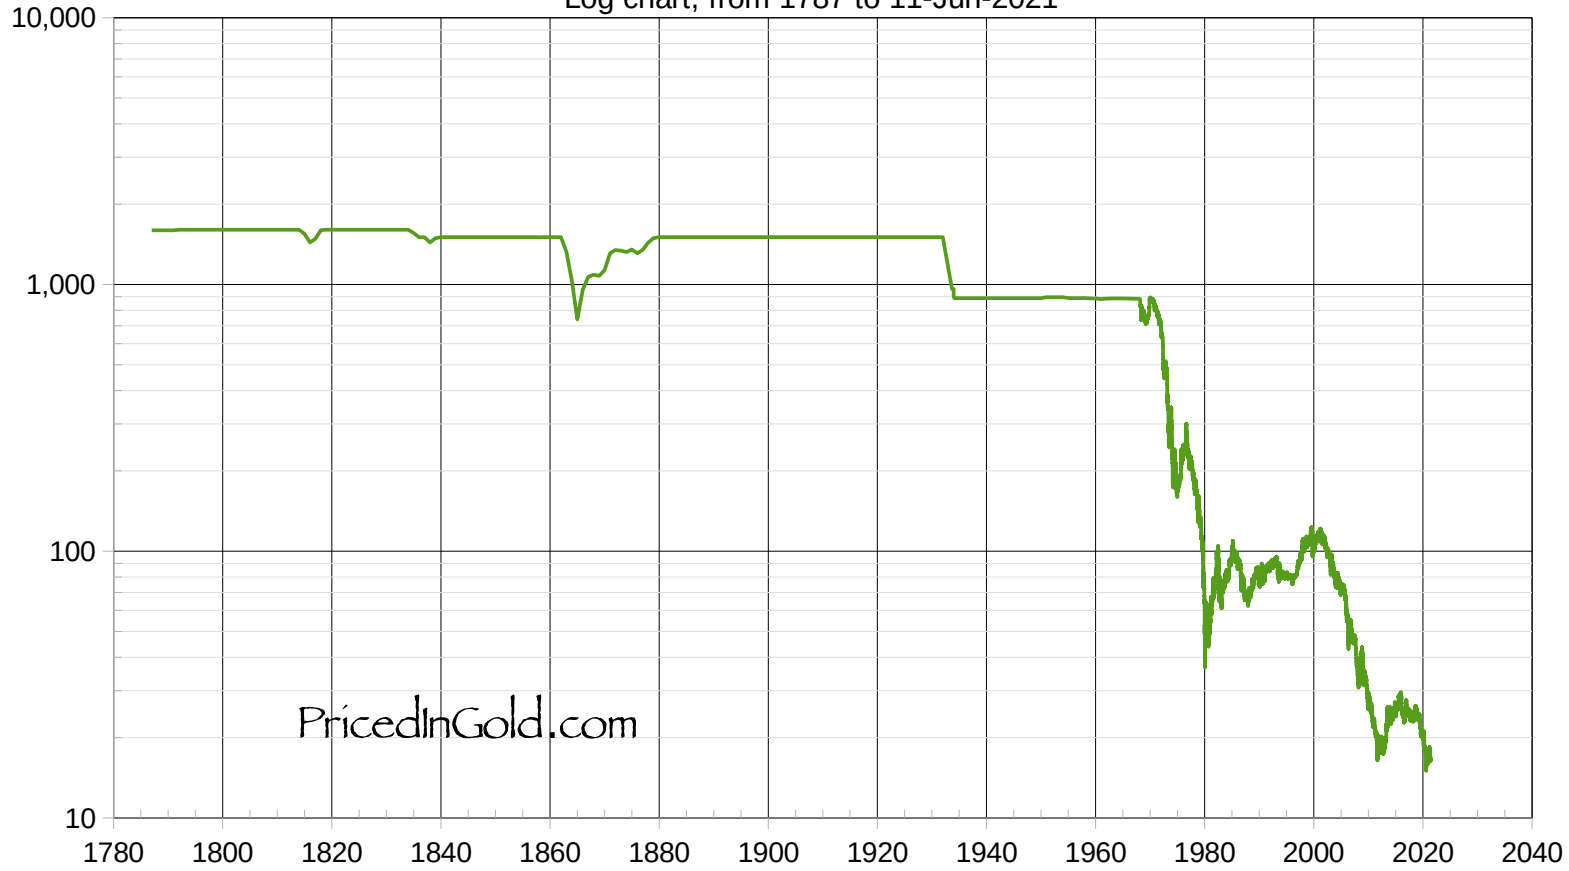

# USD in mg of Gold

Log chart, from 1787 to 11-Jun-2021

PricedInGold.com