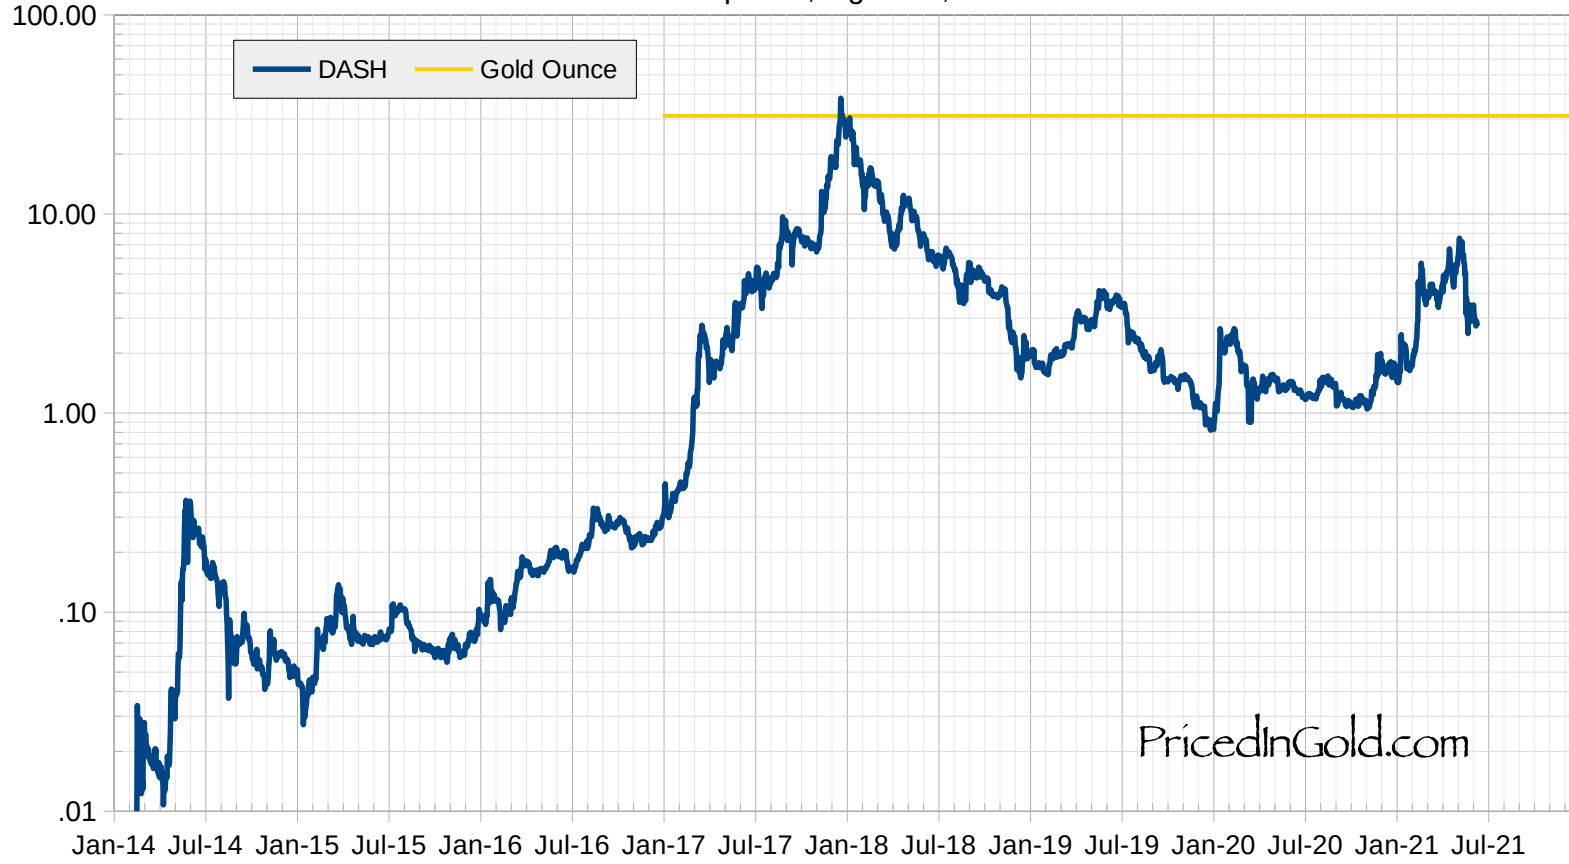

Dash (DASH) in grams of Gold

London PM fix and coinmarketcap.com, log chart, 14-Feb-2014 to 11-Jun-2021

PricedInGold.com