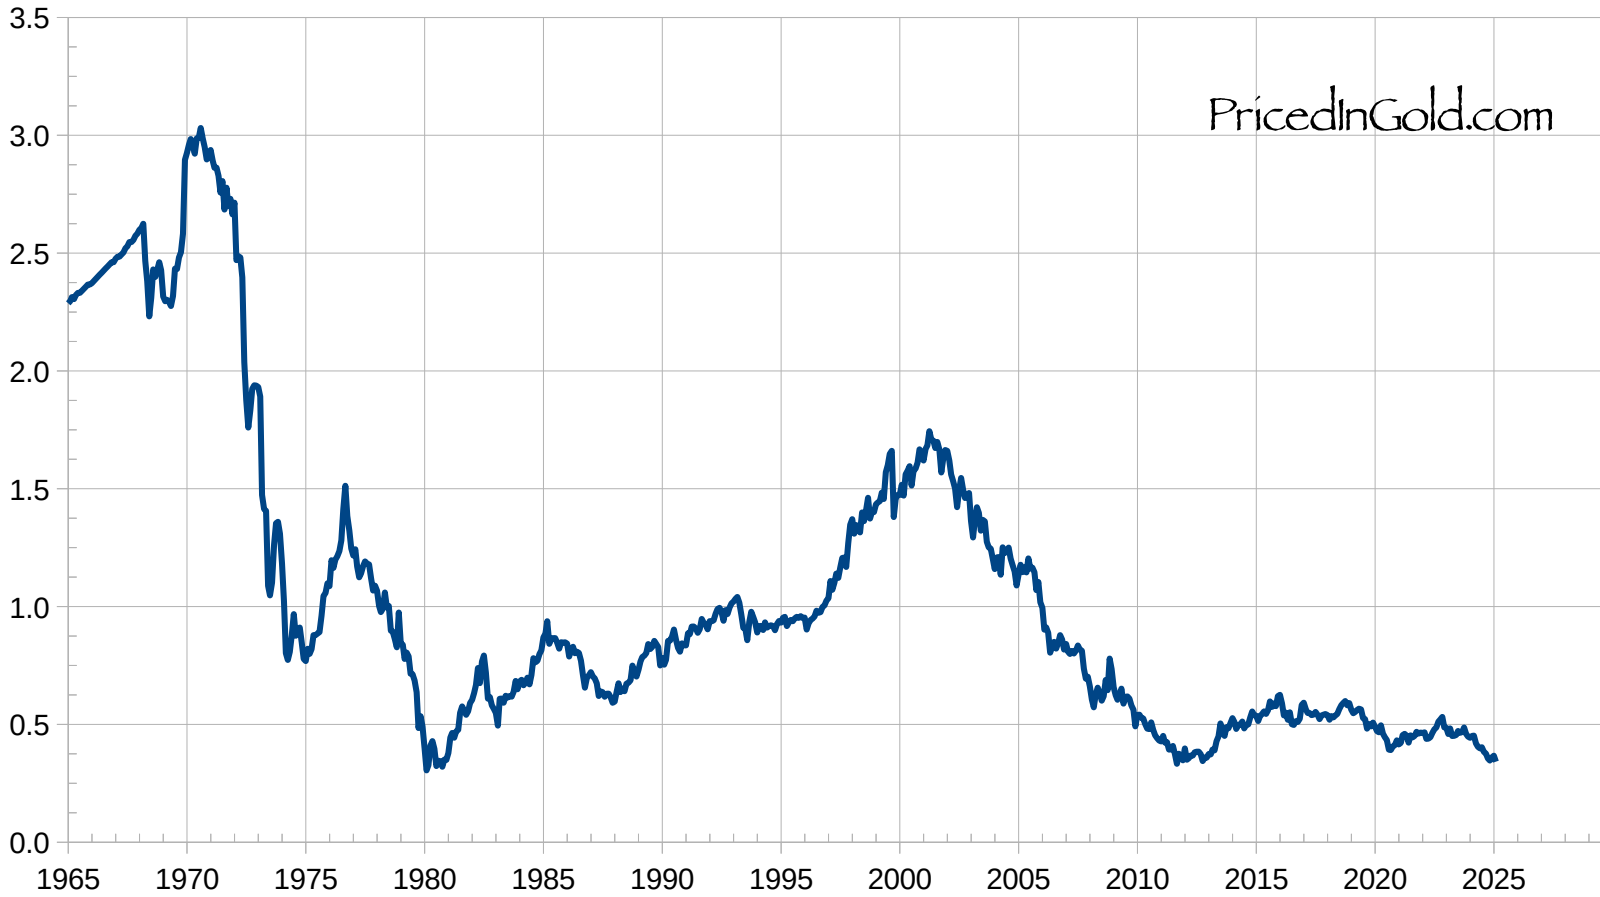

Production Worker's Hourly Wages in Gold

BLS Series CES0500000008, monthly from Jan-1965 to Feb-2025

PricedInGold.com