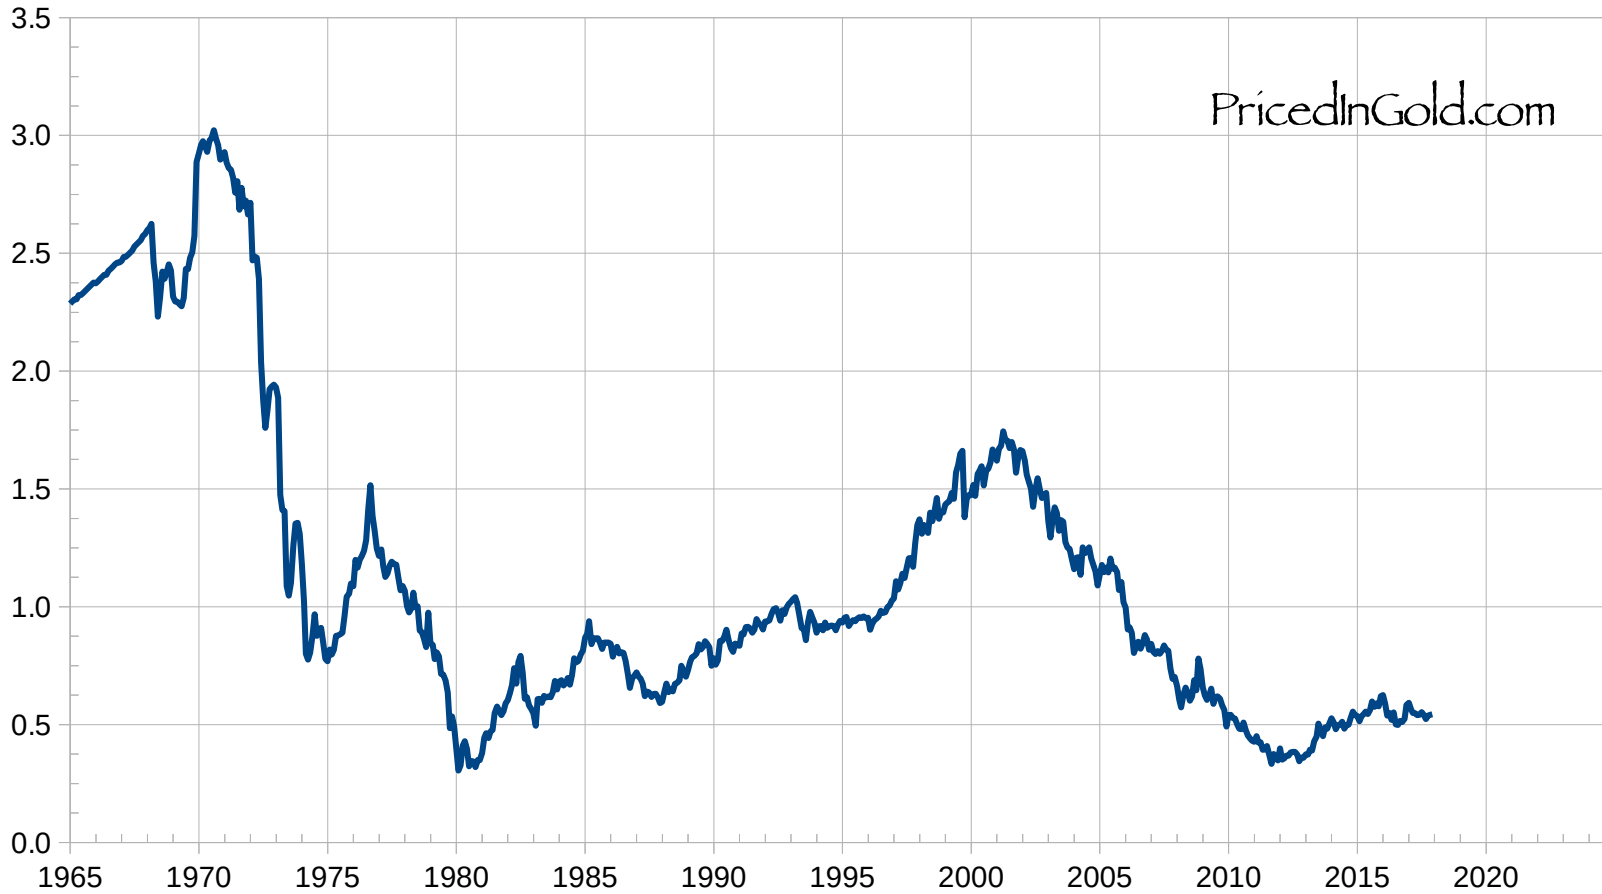

# Production Worker's Hourly Wages in Gold

BLS Series CES0500000008, monthly from Jan-1965 to Dec-2017

PricedInGold.com