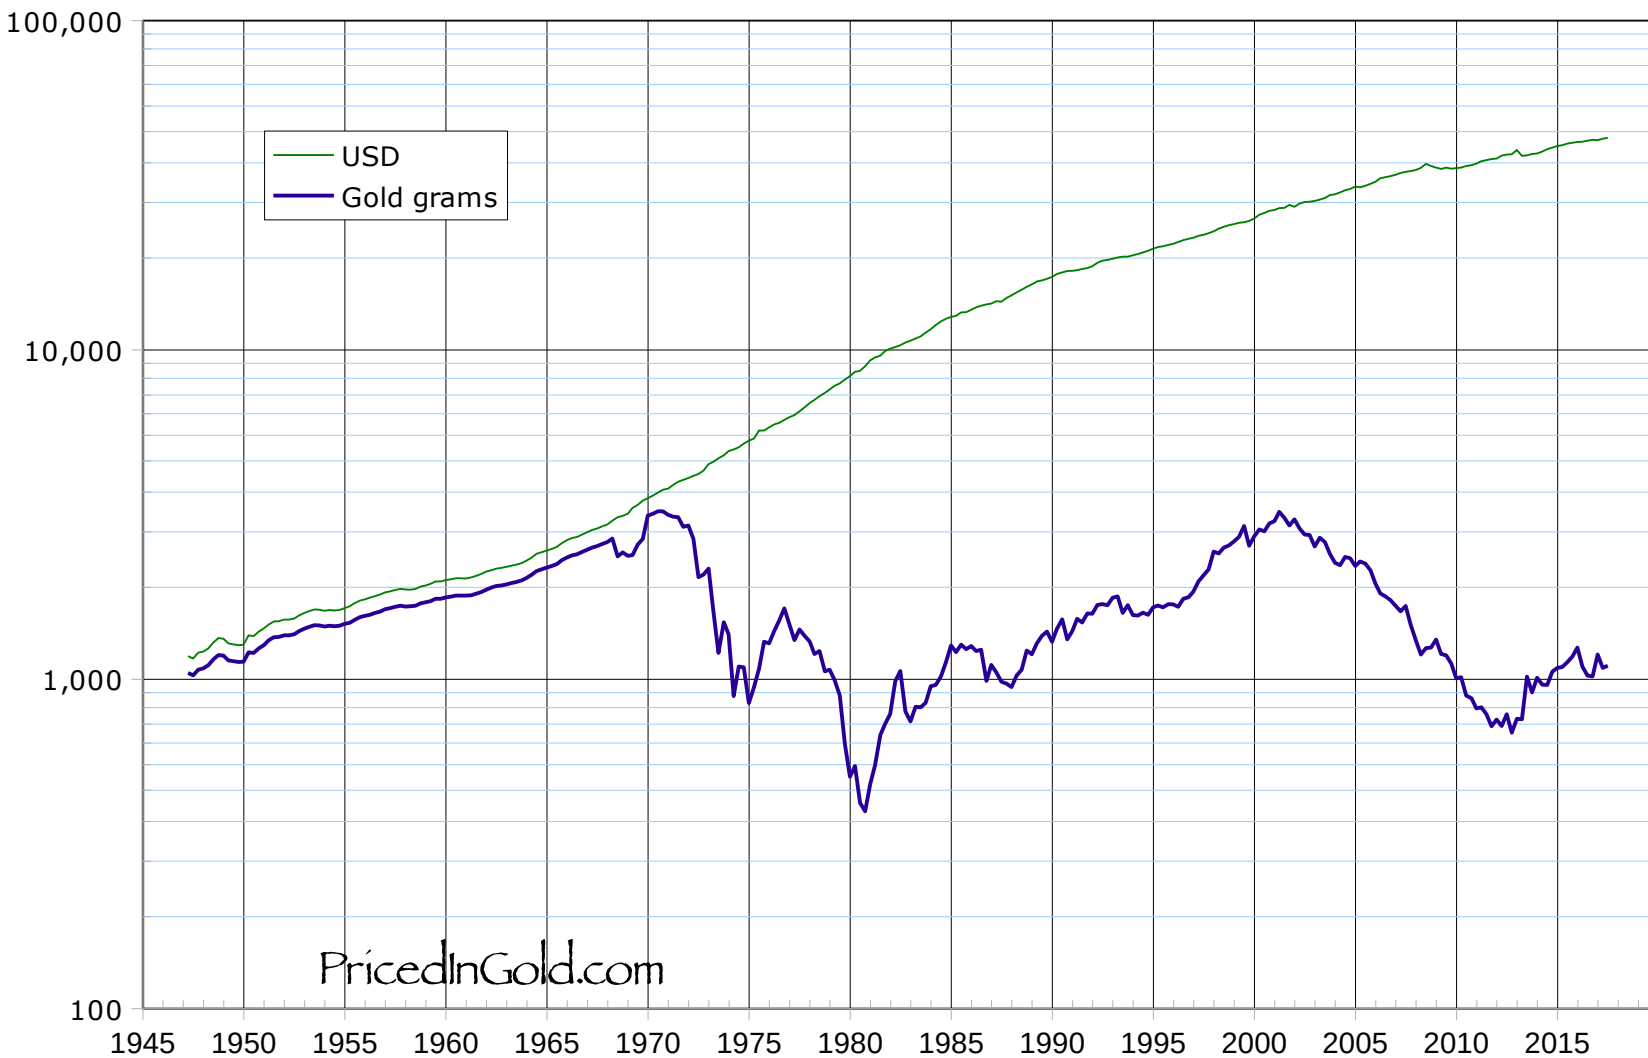

US Per Capita Disposable Income in USD and Gold

Log chart, NIPA Table 7.1 line 4, quarterly from 1947 to Q2-2017

PricedInGold.com