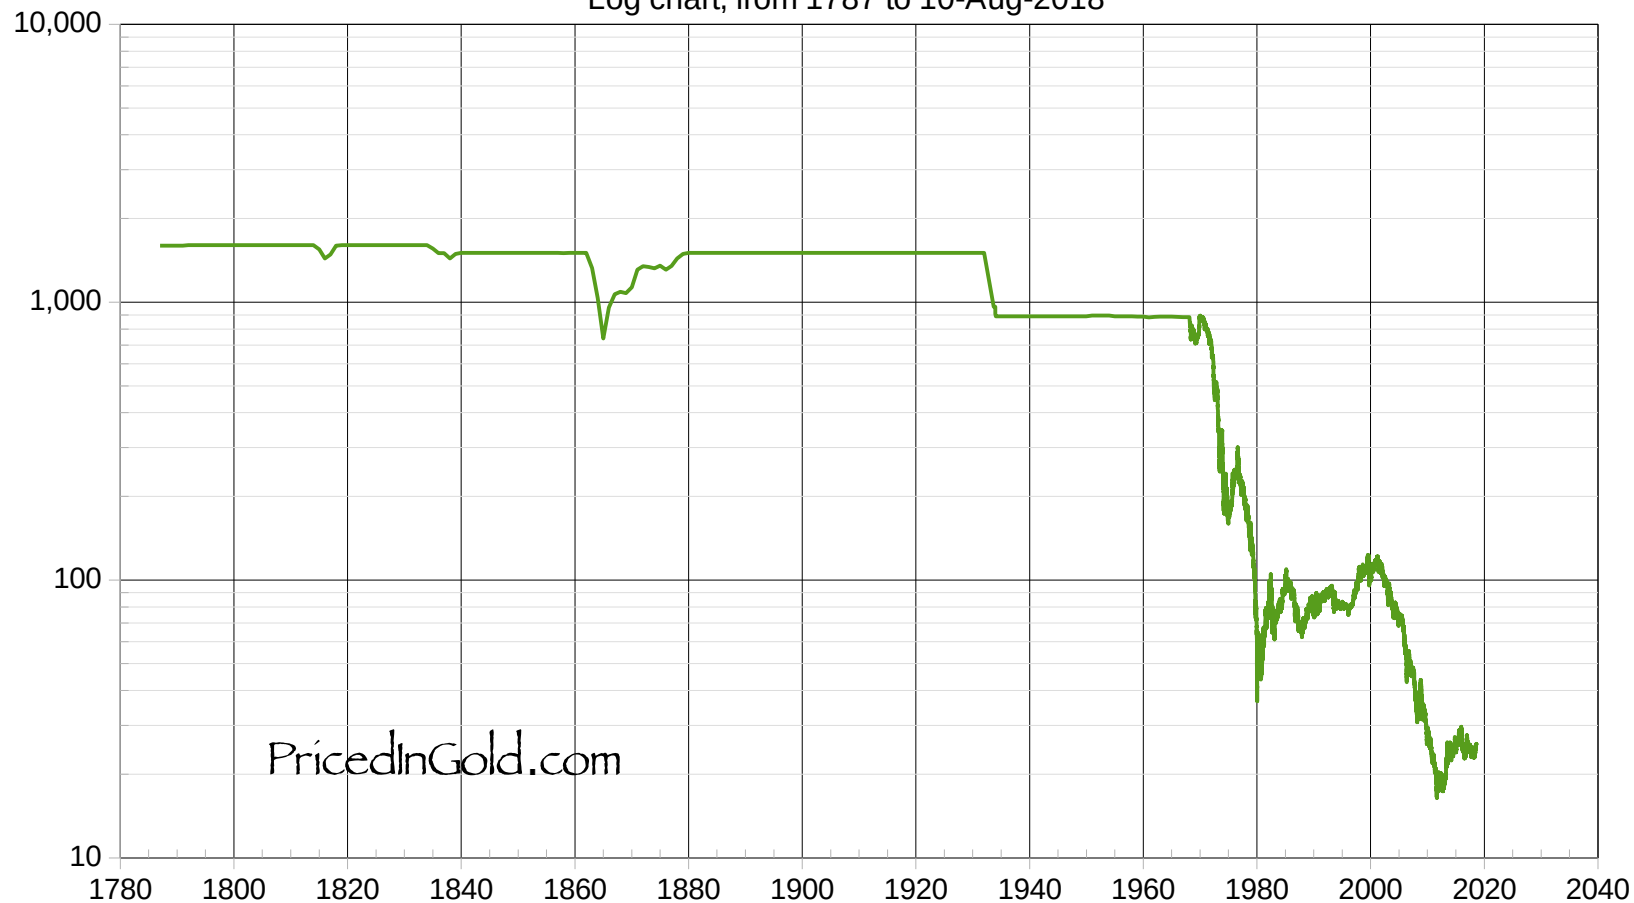

# USD in mg of Gold

Log chart, from 1787 to 10-Aug-2018

PricedInGold.com