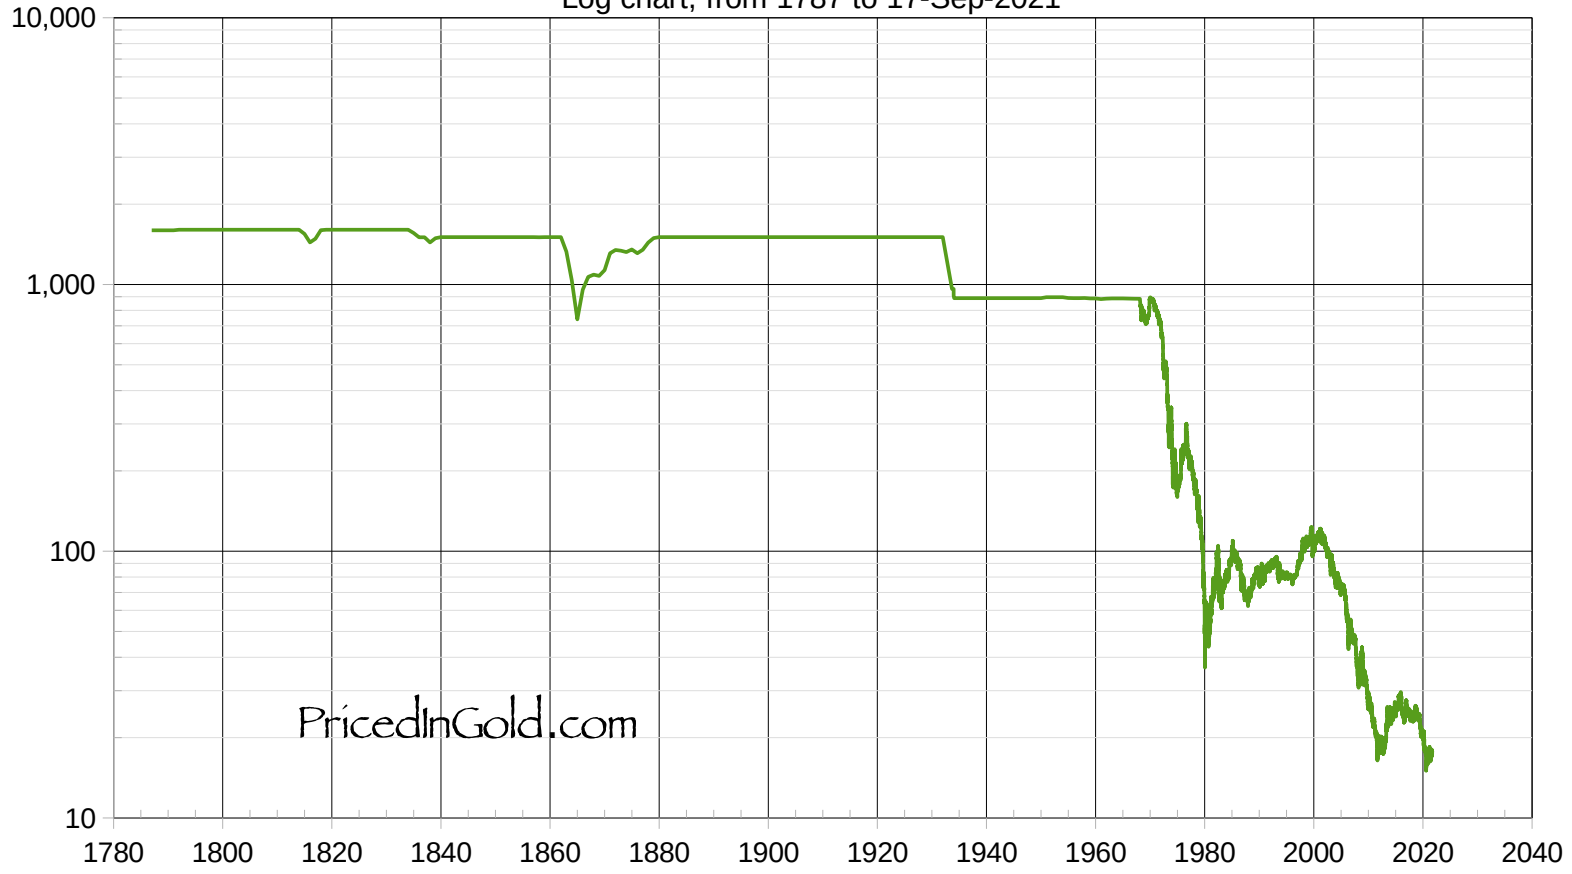

# USD in mg of Gold

Log chart, from 1787 to 17-Sep-2021

PricedInGold.com