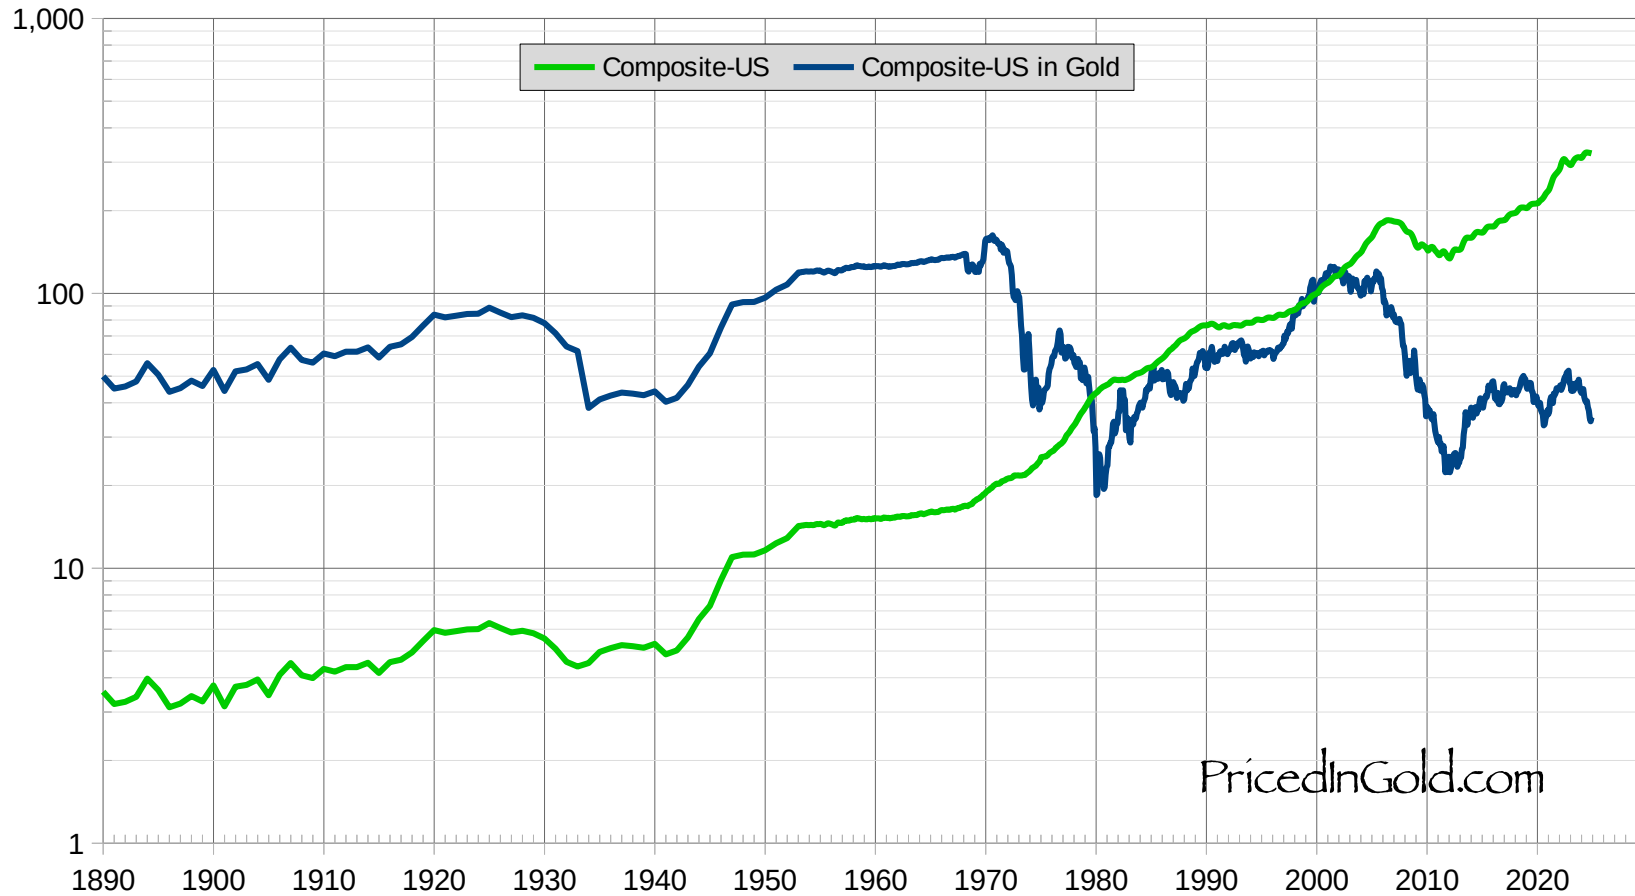

Shiller US Home Price Index in USD and Gold

Log chart from www.econ.yale.edu/~shiller: 1890 to Dec-2024, where Jan-2000 = 100

PricedInGold.com