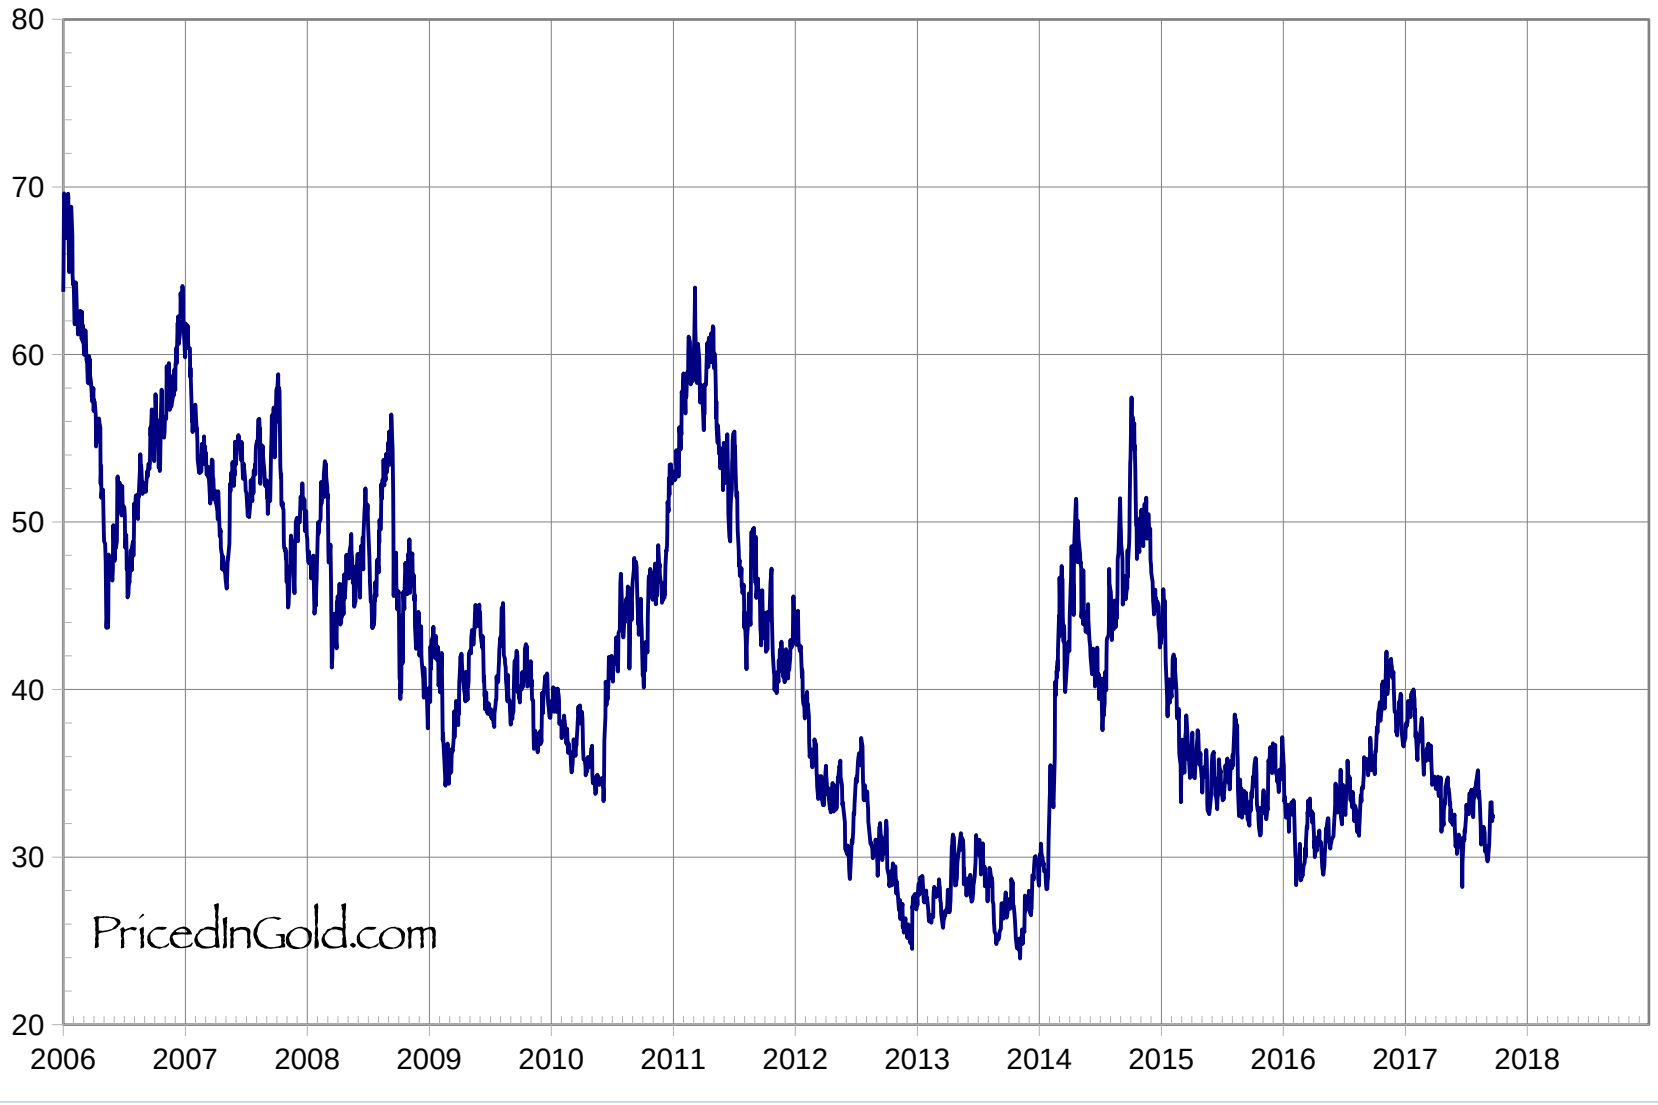

# Coffee in mg of Gold per Pound

Daily nearby ICE futures closes from Jan-2006 to 22-Sep-2017

PricedInGold.com